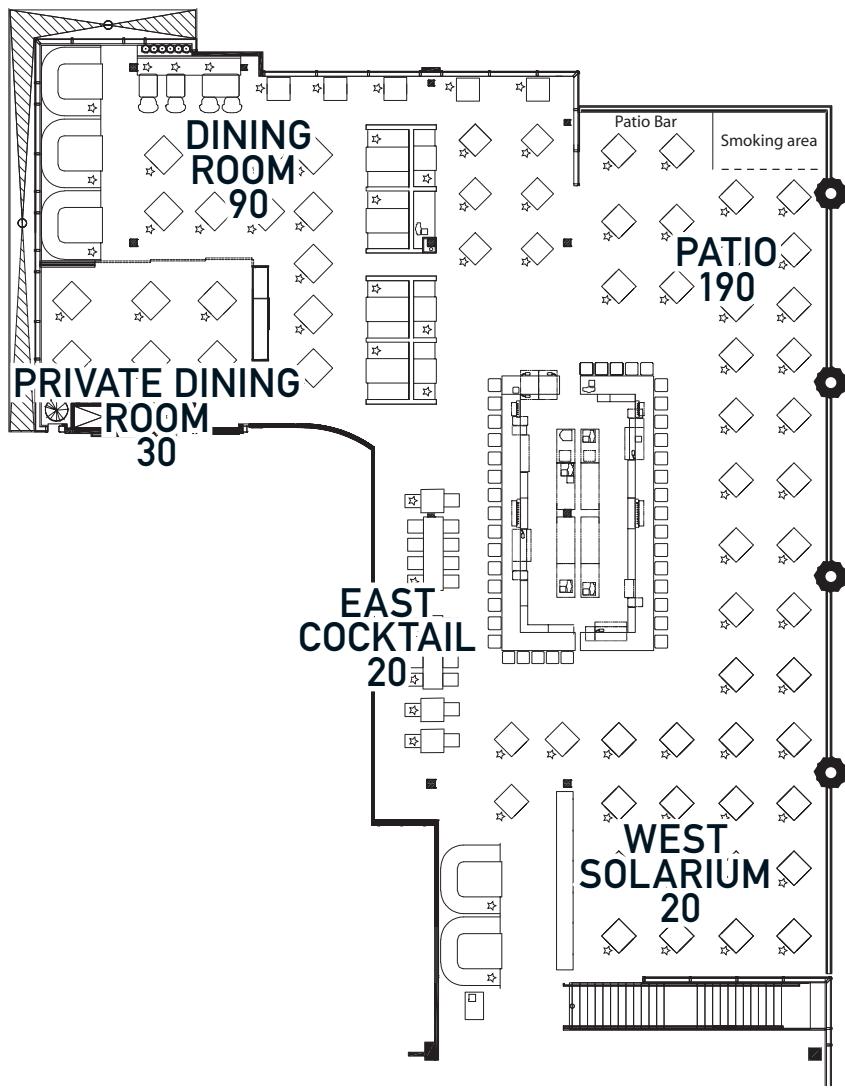

WILLIAMS

LANDING

BAR • GRILL • HUB

BOOKING INFO

*capacity numbers are approximated and are subject to change.

FULL BUYOUT SUMMER 450 | WINTER 260

AMPLE PARKING AVAILABLE NORTH OF THE RESTAURANT
STREET PARKING ALSO AVAILABLE

BOOKING INFO

FEATURES

FLOOR TO CEILING WINDOWS.

19, 50-60 INCH TVS (PERSONALISATION AVAILABLE)

DJ INCLUSIVE THURSDAY THROUGH SATURDAY NIGHTS

CUSTOMIZABLE MENUS, A LA CARTE OR PREFIXED AVAILABLE

NEAR BY ATTRACTIONS

BMO FIELD, DIRECT ENERGY CENTER, QUEEN ELIZABETH & MEDIEVAL TIMES THEATRES.

WILLIAMSLANDING.CA

A woman with long blonde hair, wearing a dark sleeveless top, is pouring water from a clear plastic pitcher into two glasses. The background is a blurred bar or restaurant setting. The text 'THE LANDING RESTAURANT GROUP' is overlaid in white on the image.

FOOD+DRINK

**FLEXIBLE AND FRESH.
DESIGNED AROUND YOUR NEEDS.**

INSIDE OUT

**OUR FLOOR TO CEILING WINDOWS EMBRACE
THE ELEMENTS RATHER THAN HIDE THEM**

A close-up photograph of a dining table. In the center is a wooden cutting board with several slices of grilled ribs, a fresh rosemary sprig, and two halves of roasted tomatoes. Surrounding the board are several glasses: a wine glass filled with red wine, a water glass, and another wine glass in the foreground. A hand is visible on the left side of the frame, holding a glass. The background shows a white plate and a hand reaching towards the board. The overall atmosphere is warm and inviting.